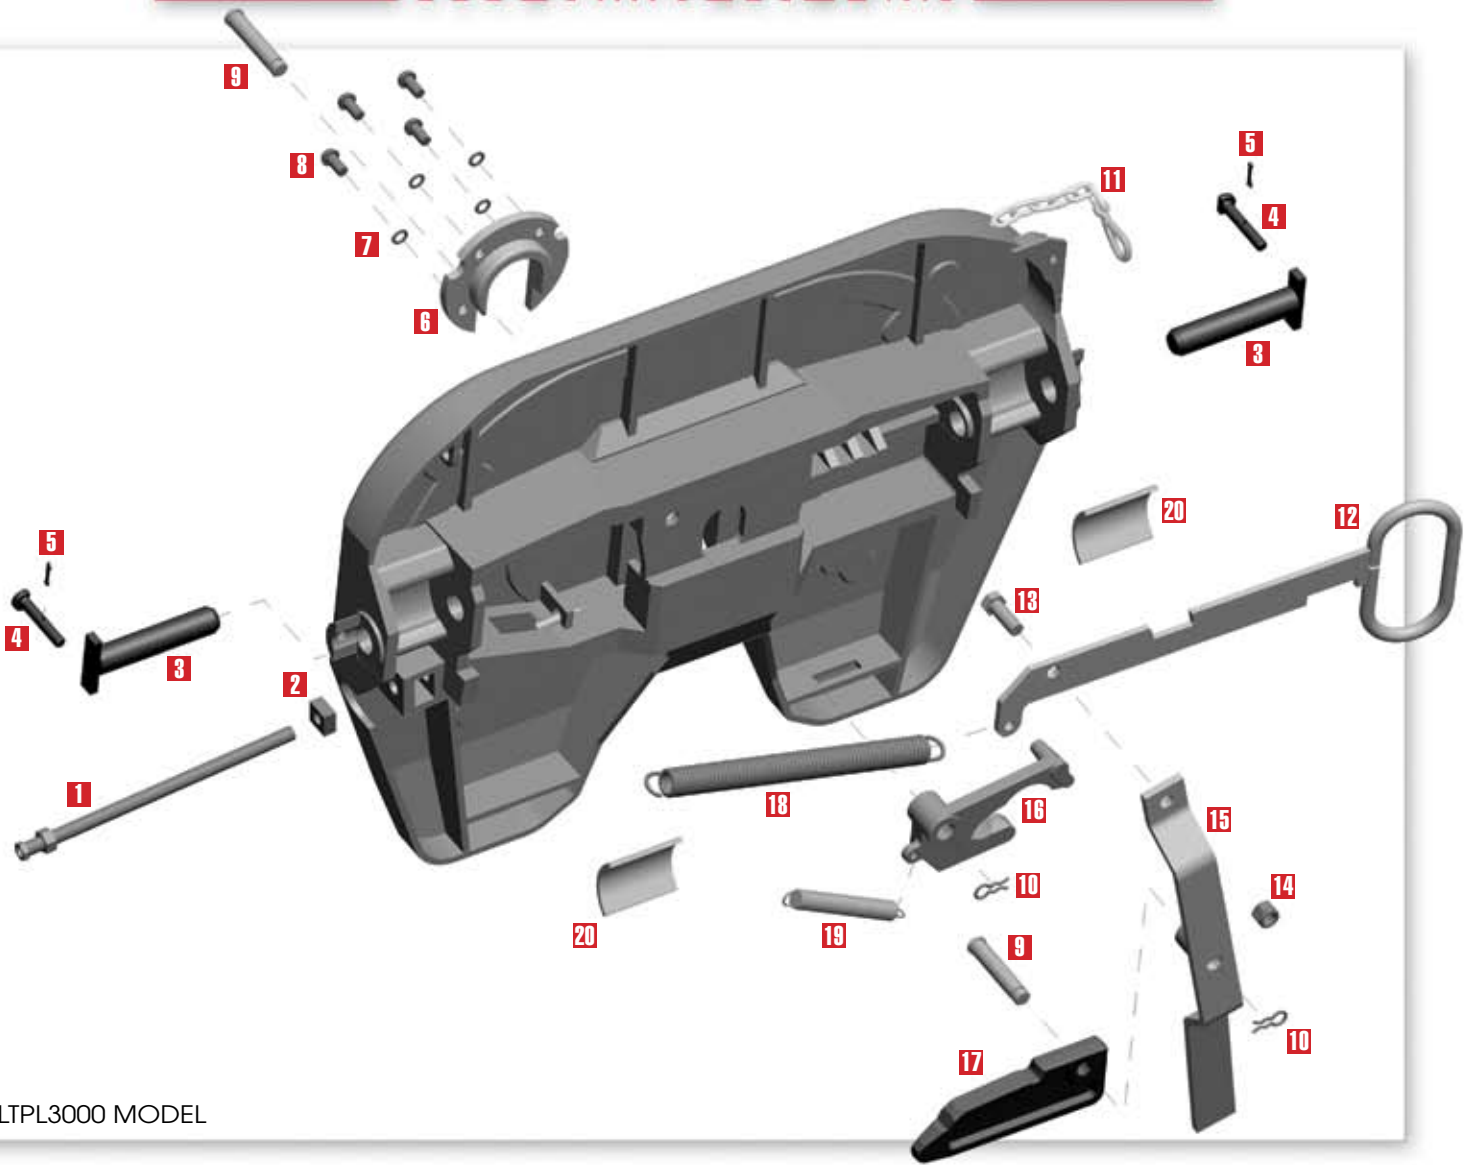

3000 Series Top Plate

SLTPL3000 Model

3000 SERIES TOP PLATE

SLTPL3000 MODEL

Item	Description	Part No.	(Quantity)	Item	Description	Part No.	(Quantity)
1	Adjustment Rod	*	(1)	11	Security Clip	CLIP-3000	(1)
2	Adjustment Rod Nut, M16 Square	*	(1)	12	Pull Handle	*	(1)
3	Bracket Pin	PIN-3000	(2)	13	Hex Head Bolt, M16 X 45MM	*	(1)
4	Bracket Retainer Pin	PIN-124P	(2)	14	Lock Nut, M16	*	(1)
5	Cotter Pin	PIN-165*	(2)	15	Operating Handle	*	(1)
6	Wear Ring	*	(1)	16	Rotating Locking Jaw	*	(1)
7	Flat Washer, M12	*	(4)	17	Locking Wedge	*	(1)
8	Hex Socket Button Head Screw, M12X25MM	*	(4)	18	Main Spring	*	(1)
9	Pivot Pin	*	(2)	19	Jaw Spring	*	(1)
10	Pivot Pin Clip	*	(2)	20	Bracket Liners	LNR-3000	(2)

Order part BSH-3000 for a set of two Bracket Bushings (not pictured).

* Indicates the part is available in a repair kit. See Fontaine Schematic Catalog or Fontaine Parts List for details.

World Wide Headquarters • 5000 Grantswood Road • Suite 200 • Irondale, Alabama • 35210 • 800-874-9780 • Fax 205-421-4400