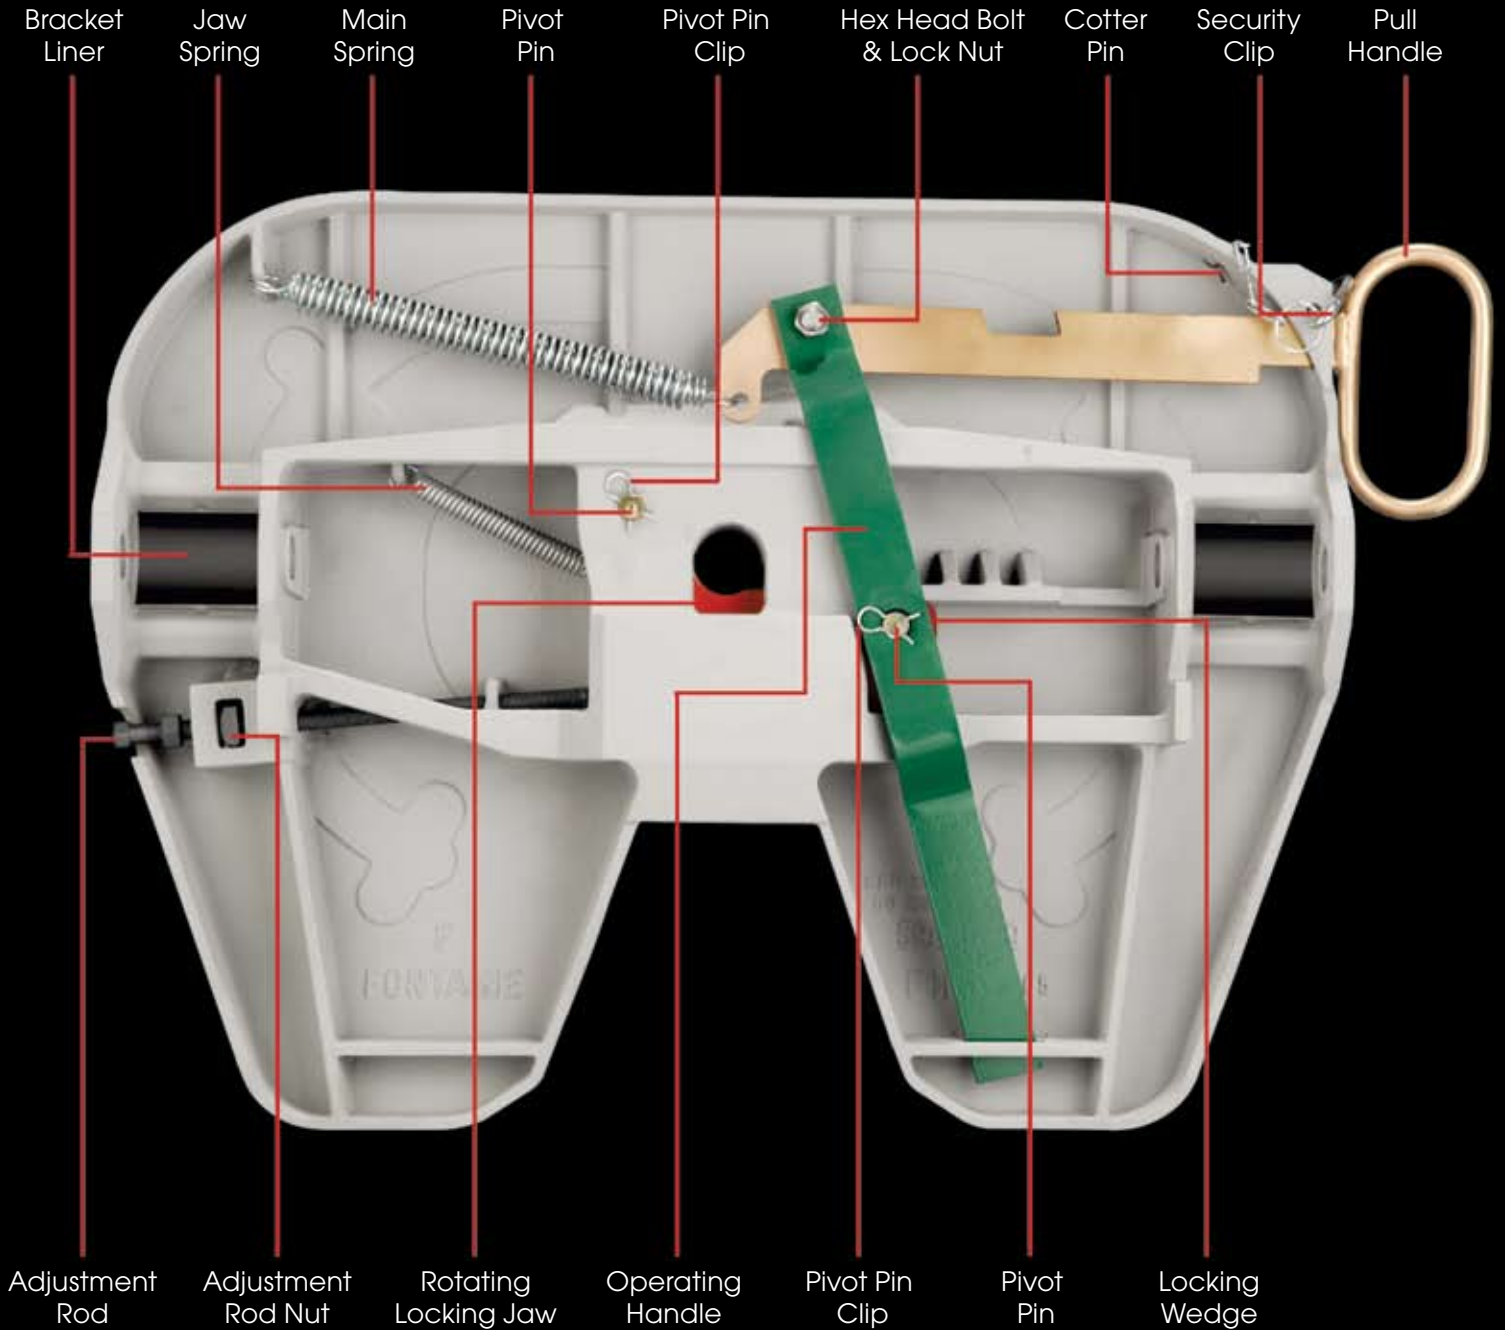

3000 Series Top Plate

SLTPL3000 Model

3000 SERIES TOP PLATE

SLTPL3000 MODEL

Item	Description	Part No.	(Quantity)	Item	Description	Part No.	(Quantity)
1	Adjustment Rod	*	(1)	11	Security Clip	CLIP-3000	(1)
2	Adjustment Rod Nut, M16 Square	*	(1)	12	Pull Handle	*	(1)
3	Bracket Pin	PIN-3000	(2)	13	Hex Head Bolt, M16 X 45MM	*	(1)
4	Bracket Retainer Pin	PIN-124P	(2)	14	Lock Nut, M16	*	(1)
5	Cotter Pin	PIN-165*	(2)	15	Operating Handle	*	(1)
6	Wear Ring	*	(1)	16	Rotating Locking Jaw	*	(1)
7	Flat Washer, M12	*	(4)	17	Locking Wedge	*	(1)
8	Hex Socket Button Head Screw, M12X25MM	*	(4)	18	Main Spring	*	(1)
9	Pivot Pin	*	(2)	19	Jaw Spring	*	(1)
10	Pivot Pin Clip	*	(2)	20	Bracket Liners	LNR-3000	(2)

Order part BSH-3000 for a set of two Bracket Bushings (not pictured).

* Indicates the part is available in a repair kit. See Fontaine Schematic Catalog or Fontaine Parts List for details.

World Wide Headquarters • 5000 Grantswood Road • Suite 200 • Irondale, Alabama • 35210 • 800-874-9780 • Fax 205-421-4400